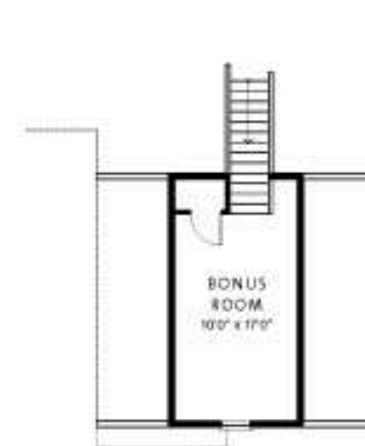

THE KILBY

RACK

SIDE

LOWER LEVEL 1,743 SQ FT
(OPTIONAL)

MAIN LEVEL 1,743 SQ FT

UPPER LEVEL 217 SQ FT
(OPTIONAL)